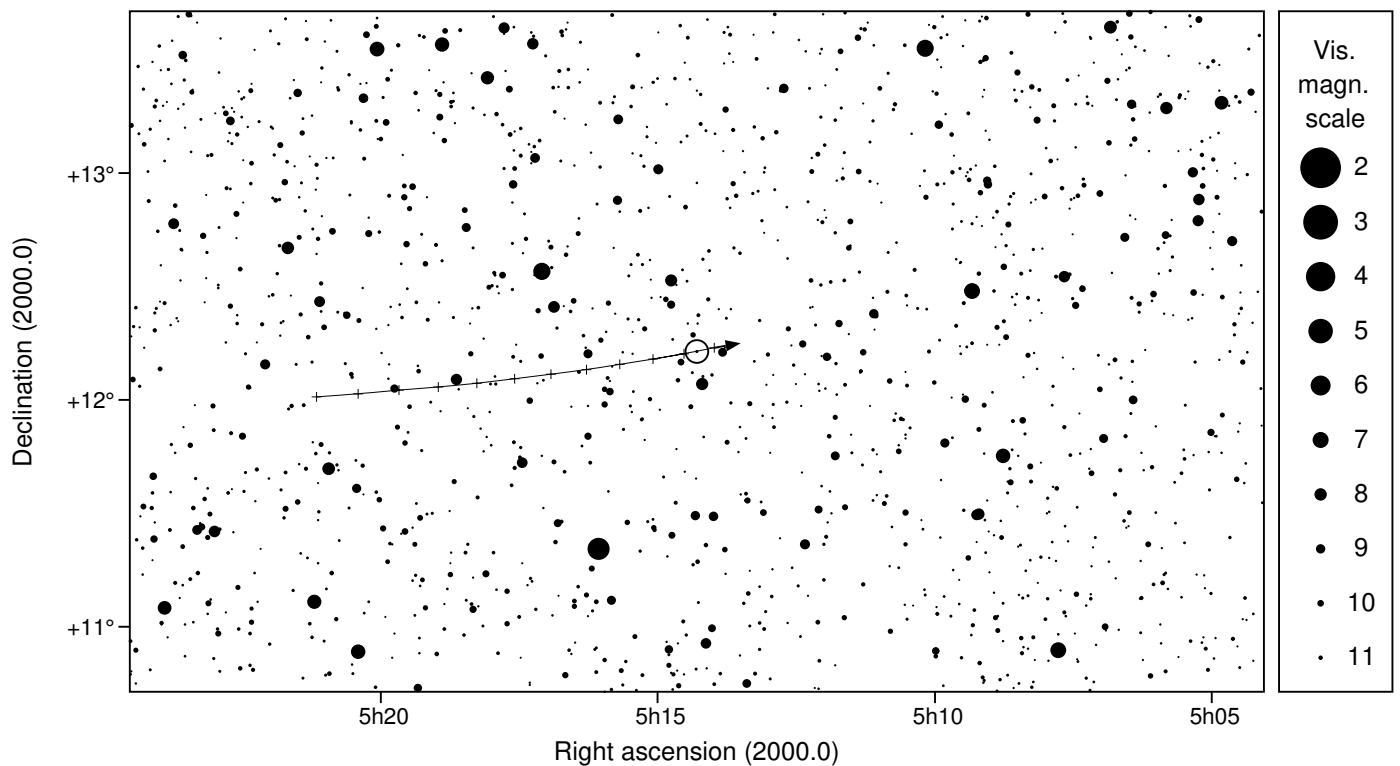

56 Melete & TYC 0707-01838-1

2018 jan 16 9^h50.6^m U.T.

Planet: a = 2.60, e = 0.23
 V. mag. = 13.25 Diam. = 90.8 km = 0.06"
 μ = 20.43"/h π = 3.87" Ref. = EG2016

Star: Source cat. TGAS
 α = 5^h14^m17.491^s δ = +12°12'44.74"
 Vmag = 11.79 Bmag = 12.41

Δm = 1.7 Max. dur. = 9.7s Sun : 141° Moon : 149° , 0%

9h40m00s - 10h02m00s; int. 2m

56 Melete & TYC 0707-01838-1

2018 jan 16 9^h50.6^m U.T.