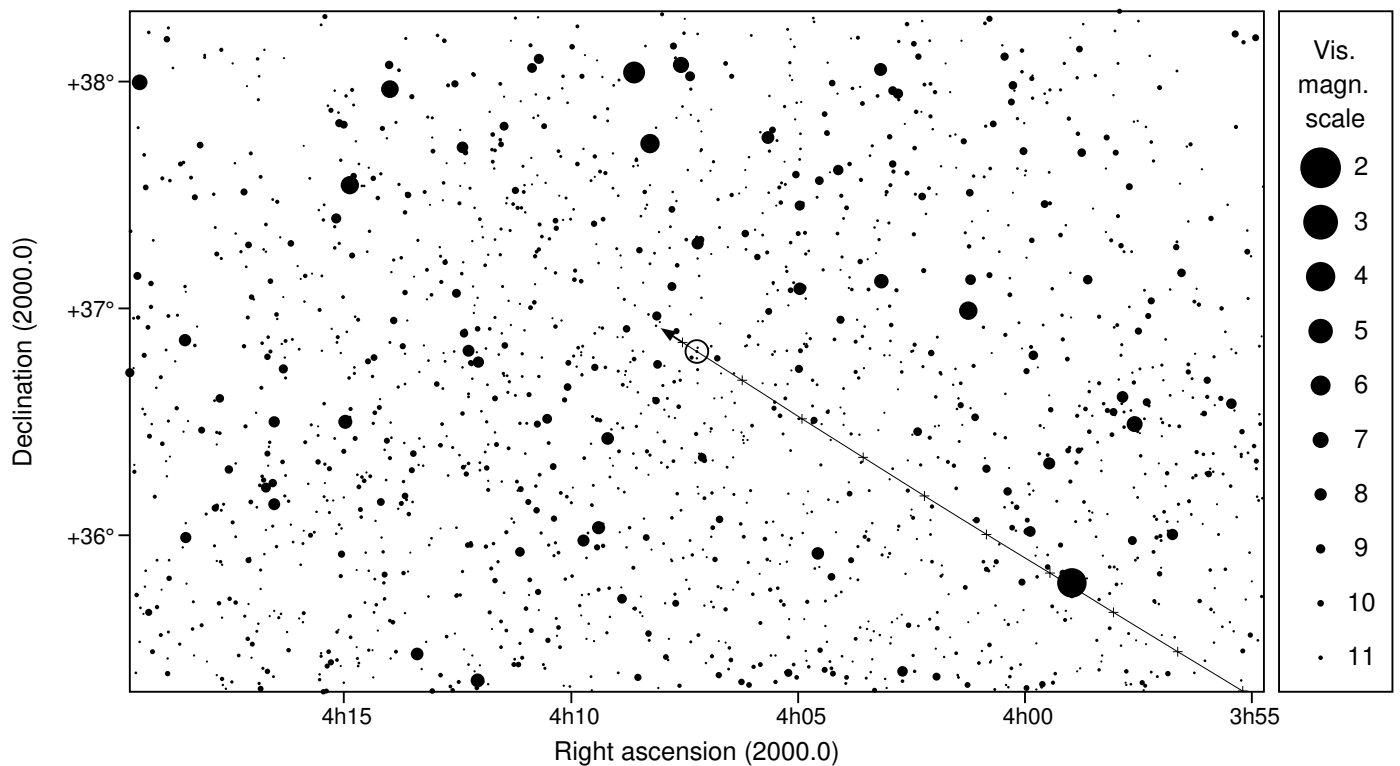

602 Marianna & HSOY 528186147

2018 aug 29 18^h 8.8^m U.T.

Planet: a = 3.10, e = 0.24
 V. mag. = 12.99 Diam. = 130.0 km = 0.08"
 μ = 46.57"/h π = 4.11" Ref. = EG2016
 Δm = 1.5 Max. dur. = 6.5s

Star: Source cat. HSOY
 α = 4^h07^m13.655^s δ = +36°48'38.57"
 Vmag = 11.85 Bmag = 11.59
 Sun : 89° Moon : 57° , 90%

602 Marianna & HSOY 528186147

2018 aug 29 18^h 8.8^m U.T.

18h04m00s – 18h14m00s; int. 1m