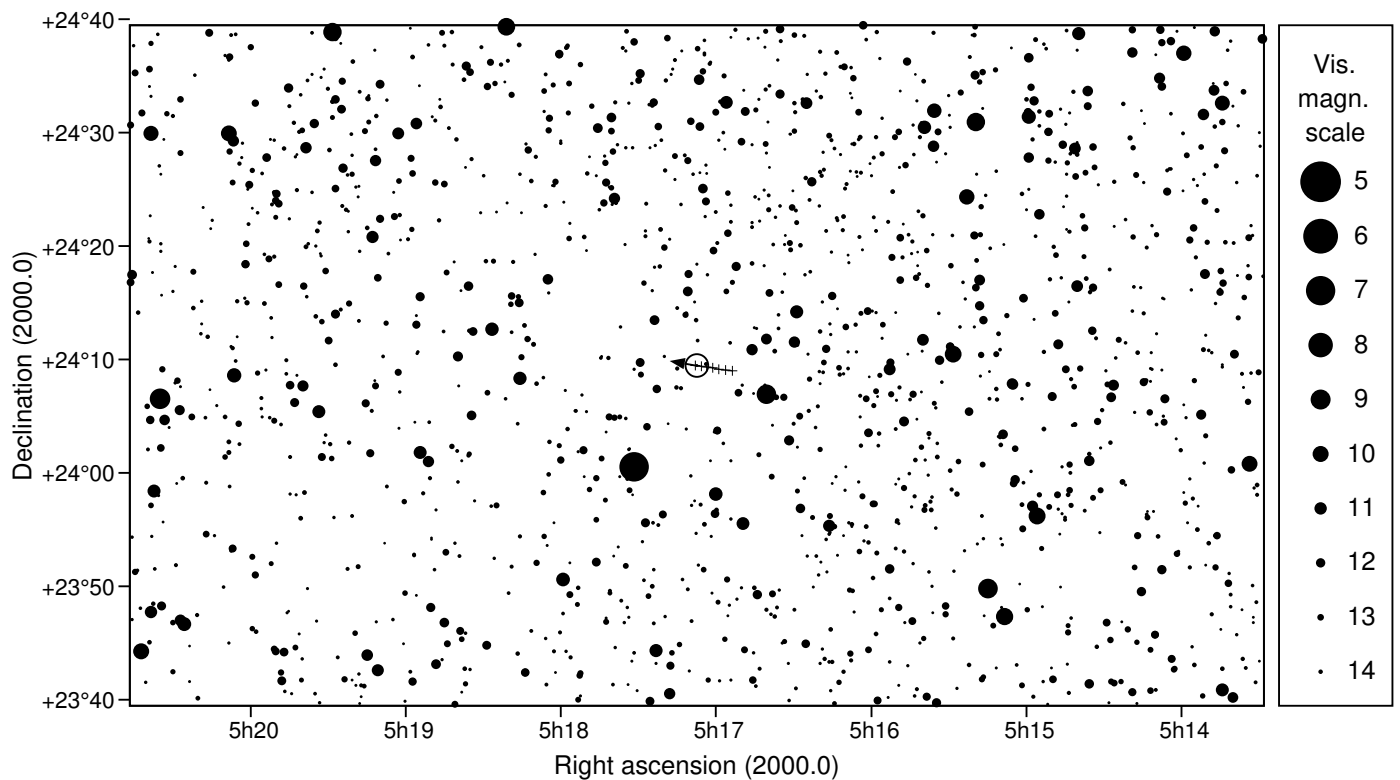

2000YX1 & UCAC4-571-016218

2018 aug 31 18^h34.5^m U.T.

Planet: a = 45.55, e = 0.07
 V. mag. = 23.42 Diam. = 173.8 km = 0.01"
 μ = 1.21"/h π = 0.20" Ref. = MPO157348
 Δm = 8.6 Max. dur. = 16.5s

Star: Source cat. UCAC4
 α = 5^h17^m07.431^s δ = +24°09'29.93"
 Vmag = 14.81 mag =
 Sun : 77° Moon : 42° , 74%

2000YX1 & UCAC4-571-016218

2018 aug 31 18^h34.5^m U.T.

18h25m00s – 18h43m00s; int. 1m